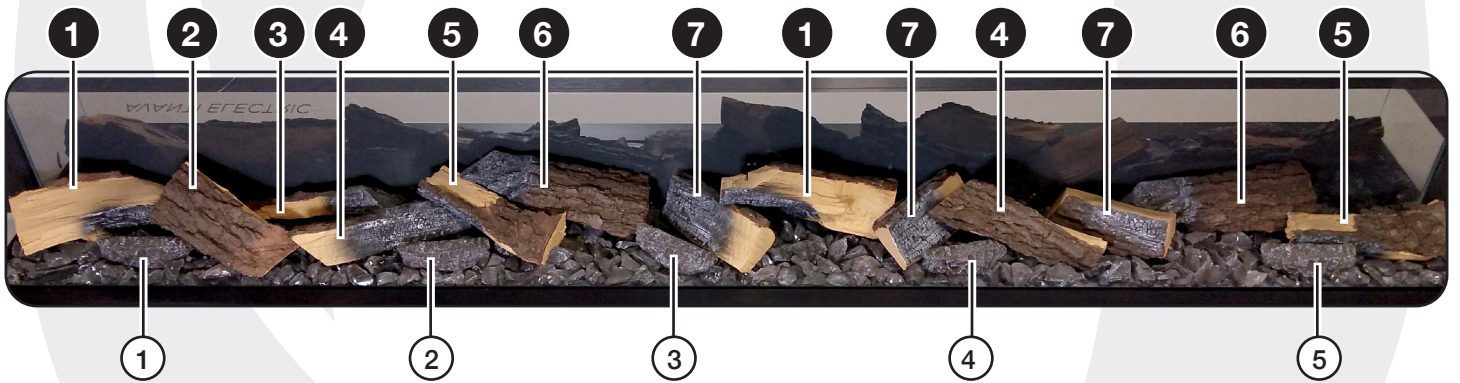

onyx

Avanti 110RW

Avanti 150RW & 190RW

Avanti 150RW

Avanti 190RW

Avanti 190RW

FOR ENQUIRIES IN THE U.K (EXCLUDING NI):

Gazco Limited, Spitfire Avenue, Skypark, Clyst Honiton, Exeter, Devon, England EX5 2FR