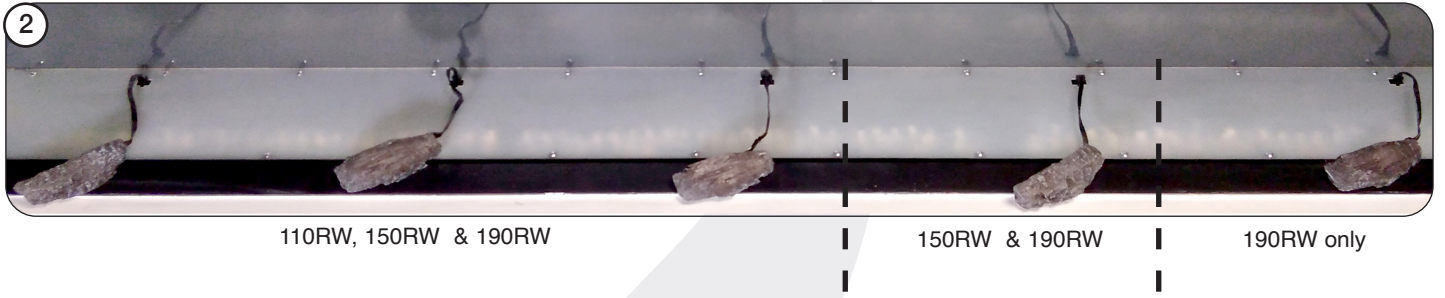

onyx

Avanti Electric Fire Range

	1	2	3	4	5	6	7
Avanti 110RW	x1	x1	x1	x1	x1	x1	x1
Avanti 150RW	x2	x1	x1	x2	x1	x1	x2
Avanti 190RW	x2	x1	x1	x2	x2	x2	x3

LOG LAYOUT INSTRUCTIONS - OAK EFFECT

onyx

Avanti 110RW, 150RW & 190RW

onyx

Avanti 110RW

Avanti 150RW & 190RW

Avanti 150RW

Avanti 190RW

Avanti 190RW

FOR ENQUIRIES IN THE U.K (EXCLUDING NI):

Gazco Limited, Spitfire Avenue, Skypark, Clyst Honiton, Exeter, Devon, England EX5 2FR