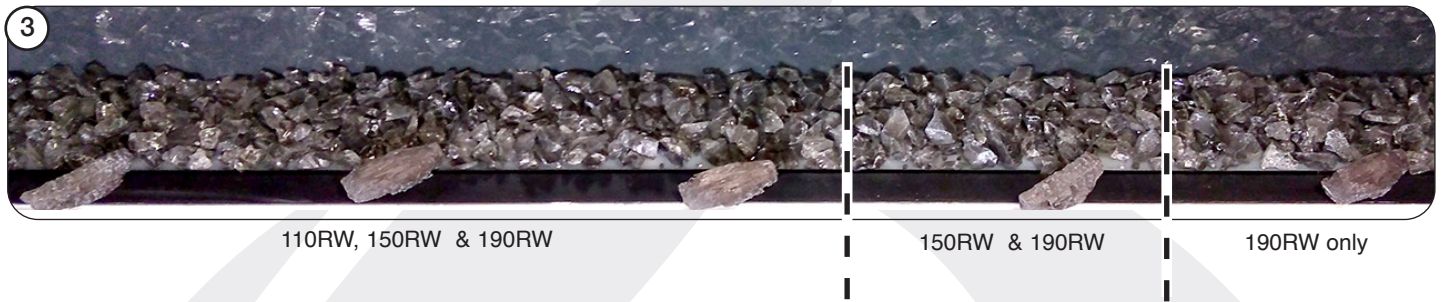

onyx

Avanti Electric Fire Range

	1	2	3	4	5	6	7
Avanti 110RW	x1	x1	x1	x1	x1	x1	x1
Avanti 150RW	x2	x1	x1	x2	x1	x1	x2
Avanti 190RW	x2	x1	x1	x2	x2	x2	x3

LOG LAYOUT INSTRUCTIONS - OAK EFFECT

onyx

Avanti 110RW, 150RW & 190RW

onyx

Avanti 110RW

Avanti 150RW & 190RW

Avanti 150RW

Avanti 190RW

Avanti 190RW

FOR ENQUIRIES IN THE U.K (EXCLUDING NI):

Gazco Limited, Spitfire Avenue, Skypark, Clyst Honiton, Exeter, Devon, England EX5 2FR