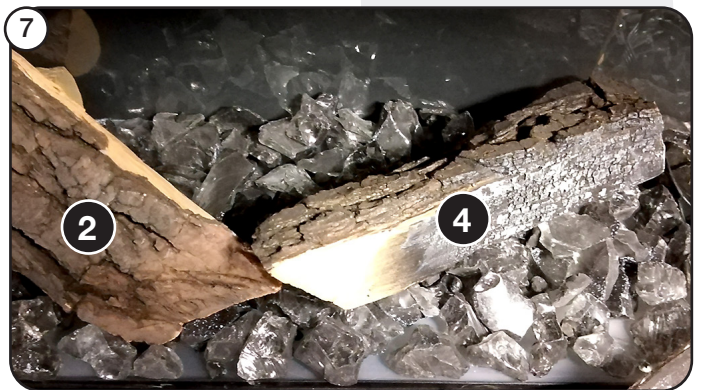

onyx

Avanti Electric Fire Range

	1	2	3	4	5	6	7
Avanti 110RW	x1	x1	x1	x1	x1	x1	x1
Avanti 150RW	x2	x1	x1	x2	x1	x1	x2
Avanti 190RW	x2	x1	x1	x2	x2	x2	x3

LOG LAYOUT INSTRUCTIONS - OAK EFFECT

onyx

Avanti 110RW, 150RW & 190RW

onyx

Avanti 110RW

Avanti 150RW & 190RW

Avanti 150RW

Avanti 190RW

Avanti 190RW

FOR ENQUIRIES IN THE U.K (EXCLUDING NI):

Gazco Limited, Spitfire Avenue, Skypark, Clyst Honiton, Exeter, Devon, England EX5 2FR