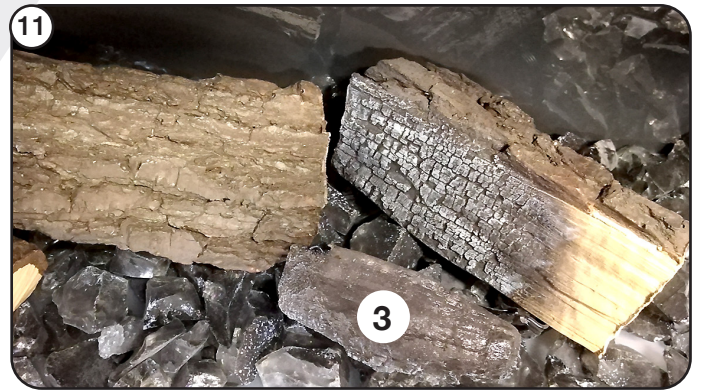

onyx

Avanti Electric Fire Range

	1	2	3	4	5	6	7
Avanti 110RW	x1	x1	x1	x1	x1	x1	x1
Avanti 150RW	x2	x1	x1	x2	x1	x1	x2
Avanti 190RW	x2	x1	x1	x2	x2	x2	x3

LOG LAYOUT INSTRUCTIONS - OAK EFFECT

onyx

Avanti 110RW, 150RW & 190RW

onyx

Avanti 110RW

Avanti 150RW & 190RW

Avanti 150RW

Avanti 190RW

Avanti 190RW

FOR ENQUIRIES IN THE U.K (EXCLUDING NI):

Gazco Limited, Spitfire Avenue, Skypark, Clyst Honiton, Exeter, Devon, England EX5 2FR