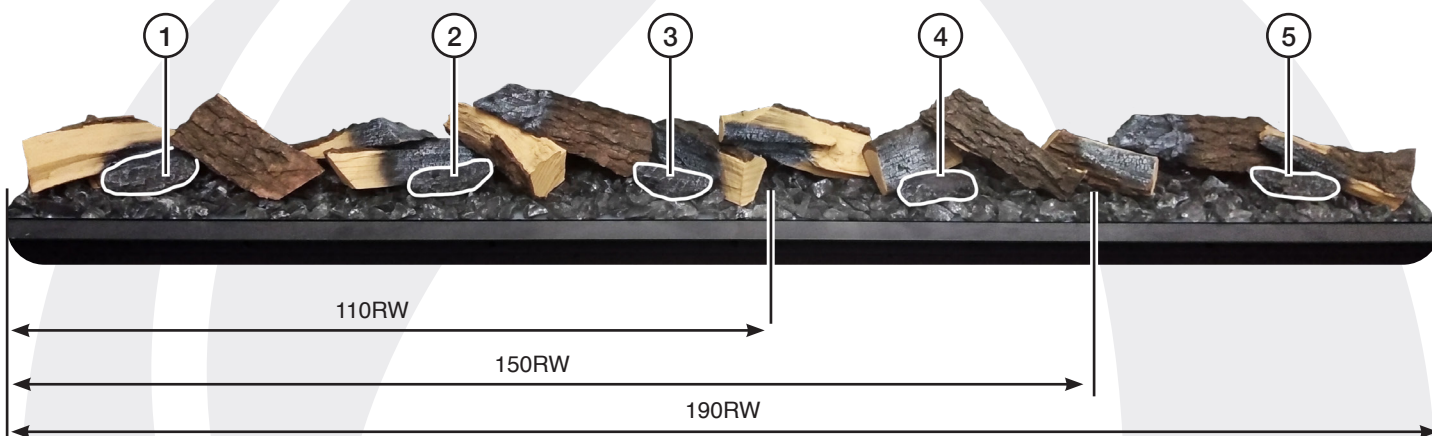

onyx

Avanti Electric Fire Range

	1	2	3	4	5	6	7
Avanti 110RW	x1	x1	x1	x1	x1	x1	x1
Avanti 150RW	x2	x1	x1	x2	x1	x1	x2
Avanti 190RW	x2	x1	x1	x2	x2	x2	x3

LOG LAYOUT INSTRUCTIONS - OAK EFFECT

onyx

Avanti 110RW, 150RW & 190RW

onyx

Avanti 110RW

Avanti 150RW & 190RW

Avanti 150RW

Avanti 190RW

Avanti 190RW

FOR ENQUIRIES IN THE U.K (EXCLUDING NI):

Gazco Limited, Spitfire Avenue, Skypark, Clyst Honiton, Exeter, Devon, England EX5 2FR