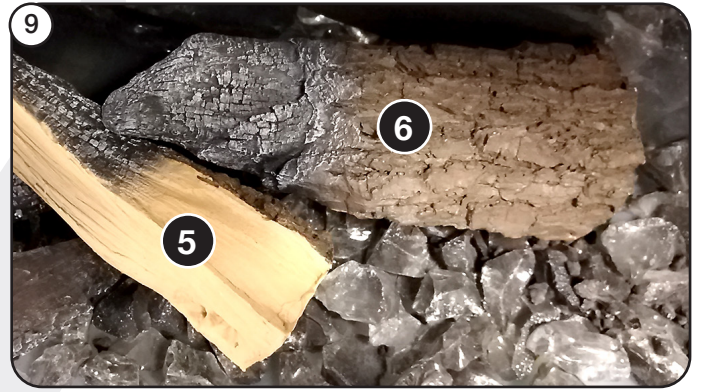

onyx

Avanti Electric Fire Range

	1	2	3	4	5	6	7
Avanti 110RW	x1	x1	x1	x1	x1	x1	x1
Avanti 150RW	x2	x1	x1	x2	x1	x1	x2
Avanti 190RW	x2	x1	x1	x2	x2	x2	x3

LOG LAYOUT INSTRUCTIONS - OAK EFFECT

onyx

Avanti 110RW, 150RW & 190RW

onyx

Avanti 110RW

Avanti 150RW & 190RW

Avanti 150RW

Avanti 190RW

Avanti 190RW

FOR ENQUIRIES IN THE U.K (EXCLUDING NI):

Gazco Limited, Spitfire Avenue, Skypark, Clyst Honiton, Exeter, Devon, England EX5 2FR