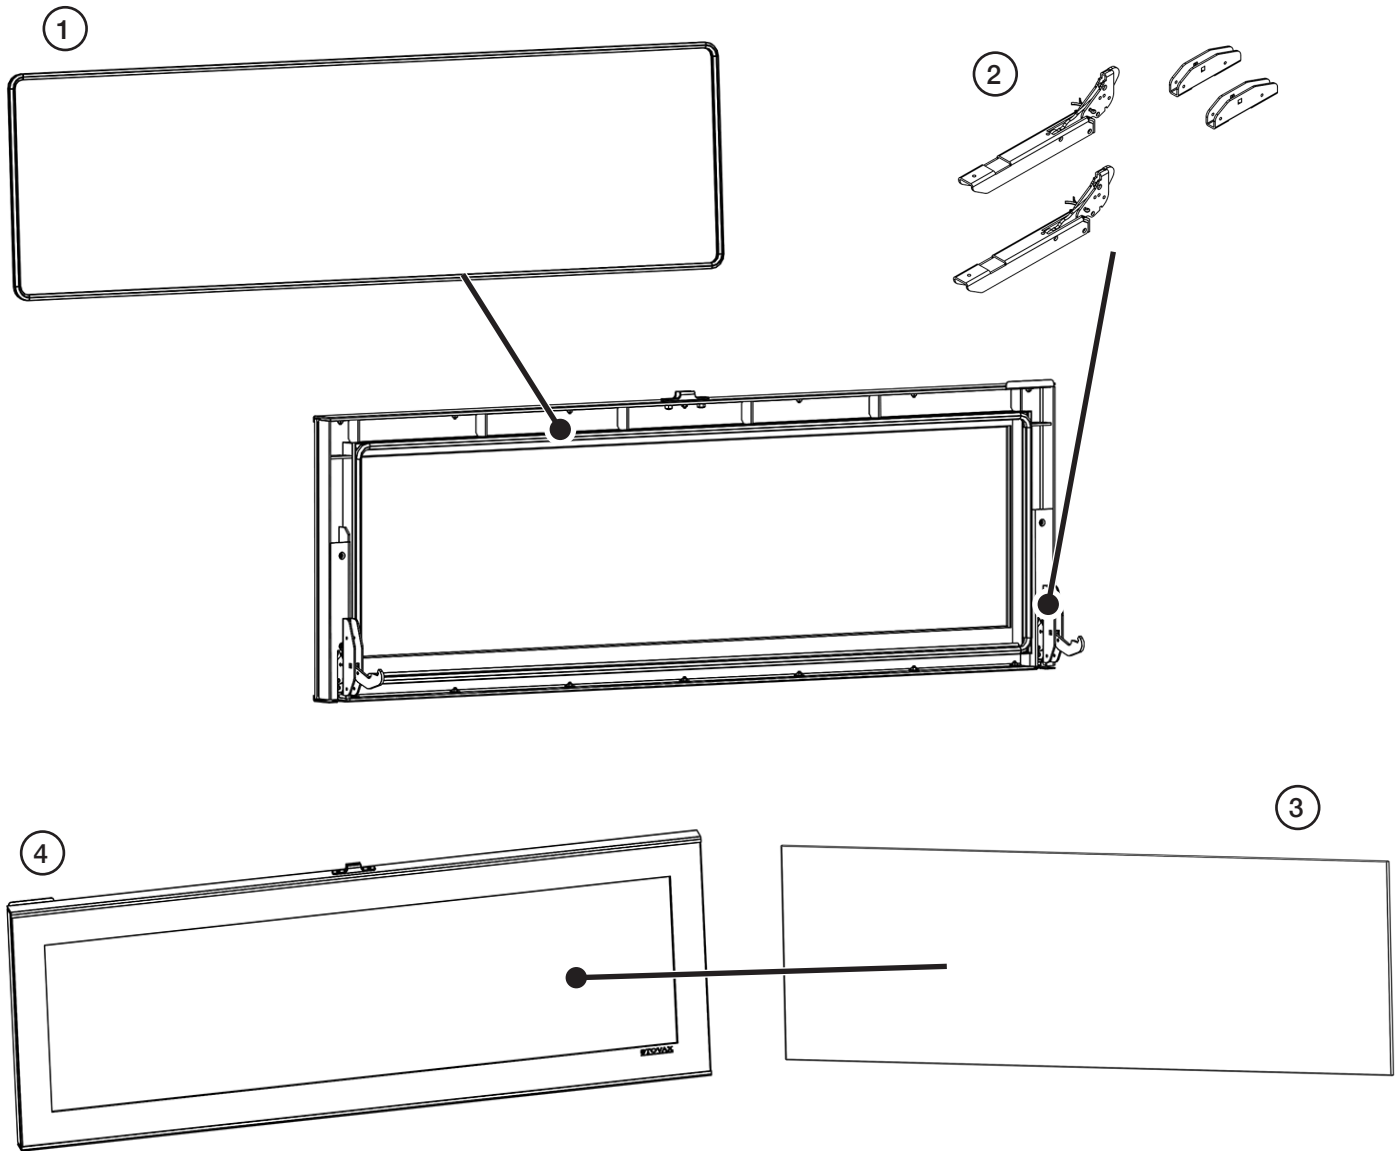

STUDIO 3 MK1.75 INSET - DOOR ASSEMBLY

REF.	DESCRIPTION	CODE
1	RopeSeal	5704
2	Hinge Assembly	RVS-MEC9446
3	Door Glass	CE7499
4	Complete Door Assembly	RVS-MEC8300