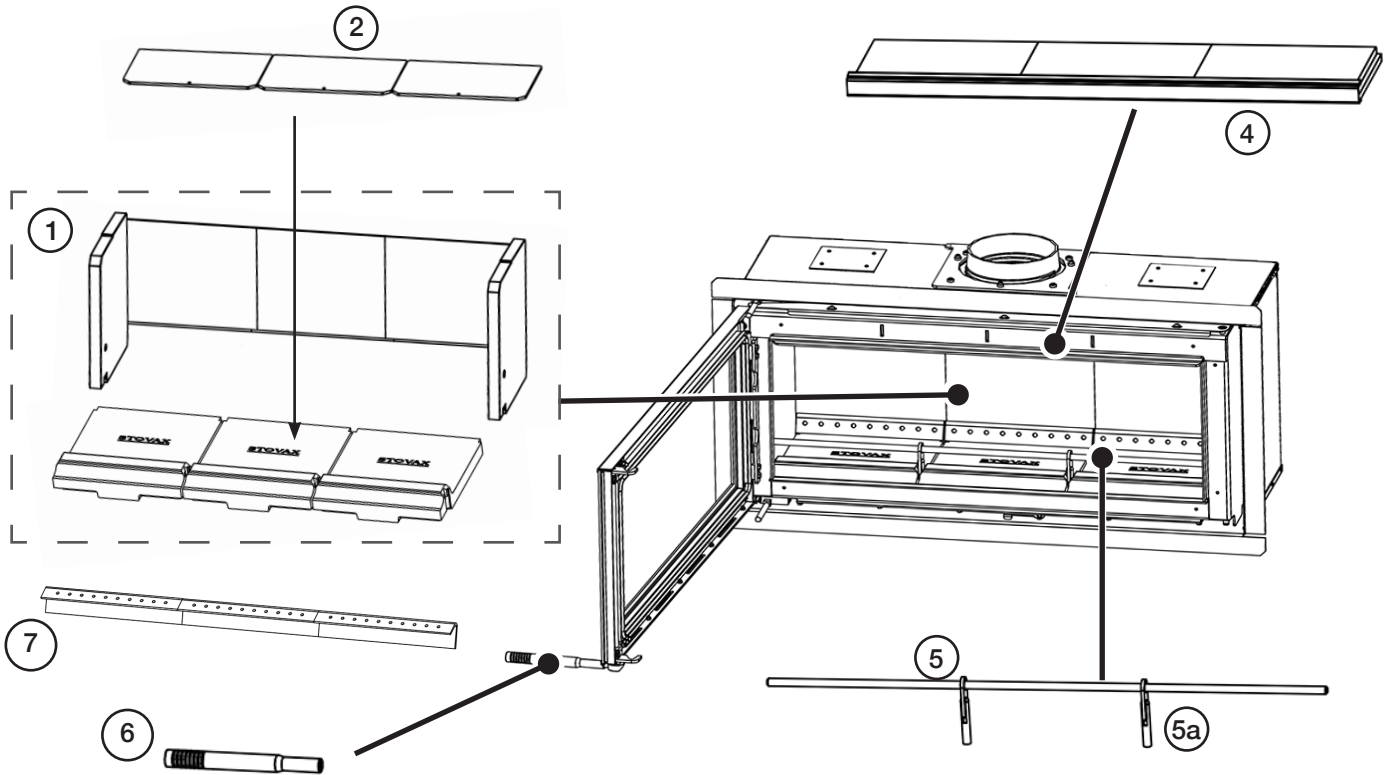

STUDIO 1, 2 MK1.75 INSET - MAIN ASSEMBLY

REF.	DESCRIPTION	CODE	
		STUDIO 1	STUDIO 2
1	Brick Assembly	RVS-MEC11411	RVS-MEC11379
2	Base Brick Protectors	MEC11328	MEC11329
3	Baffle Bricks	RVS- MEC12152	RVS- MEC12148
4	Baffle Brick Support	RVS-RA503511	RVS-RA503452
5	Log Bar	RVS-ME601390	RVS-ME601353
5a	Log Bar Support	RVS-MEC8500	RVS-MEC8500
6	Handle - Studio 1&2	RVS-ME600213	RVS-ME600213
7	Steel Brick Set	RVS- MEC10588	RVS- MEC10589

STUDIO 3 MK1.75 INSET - MAIN ASSEMBLY

REF.	DESCRIPTION	CODE
1	Brick & Baffle Assembly	RVS-MEC11573
2	Base Brick Protectors	MEC11330
3	Baffle Brick Support	RVS-RA503531
4	Log Bar	RVS-ME601402
5	Log Bar Support	RVS-MEC8500
6	Handle	RVS-MEC9161
7	Steel Brick Set	RVS- MEC10590

STUDIO 1 & 2 MK1.75 INSET - DOOR ASSEMBLY

REF.	DESCRIPTION	CODE	
		STUDIO 1	STUDIO 2
1	Door Catch Assembly	RVS-MEC10167	RVS-MEC10010
2	RopeSeal	5700	5702
3	Door Glass	CE7473	CE7477
4	Complete Door Assembly	RVS-MEC10150	RVS-MEC10103