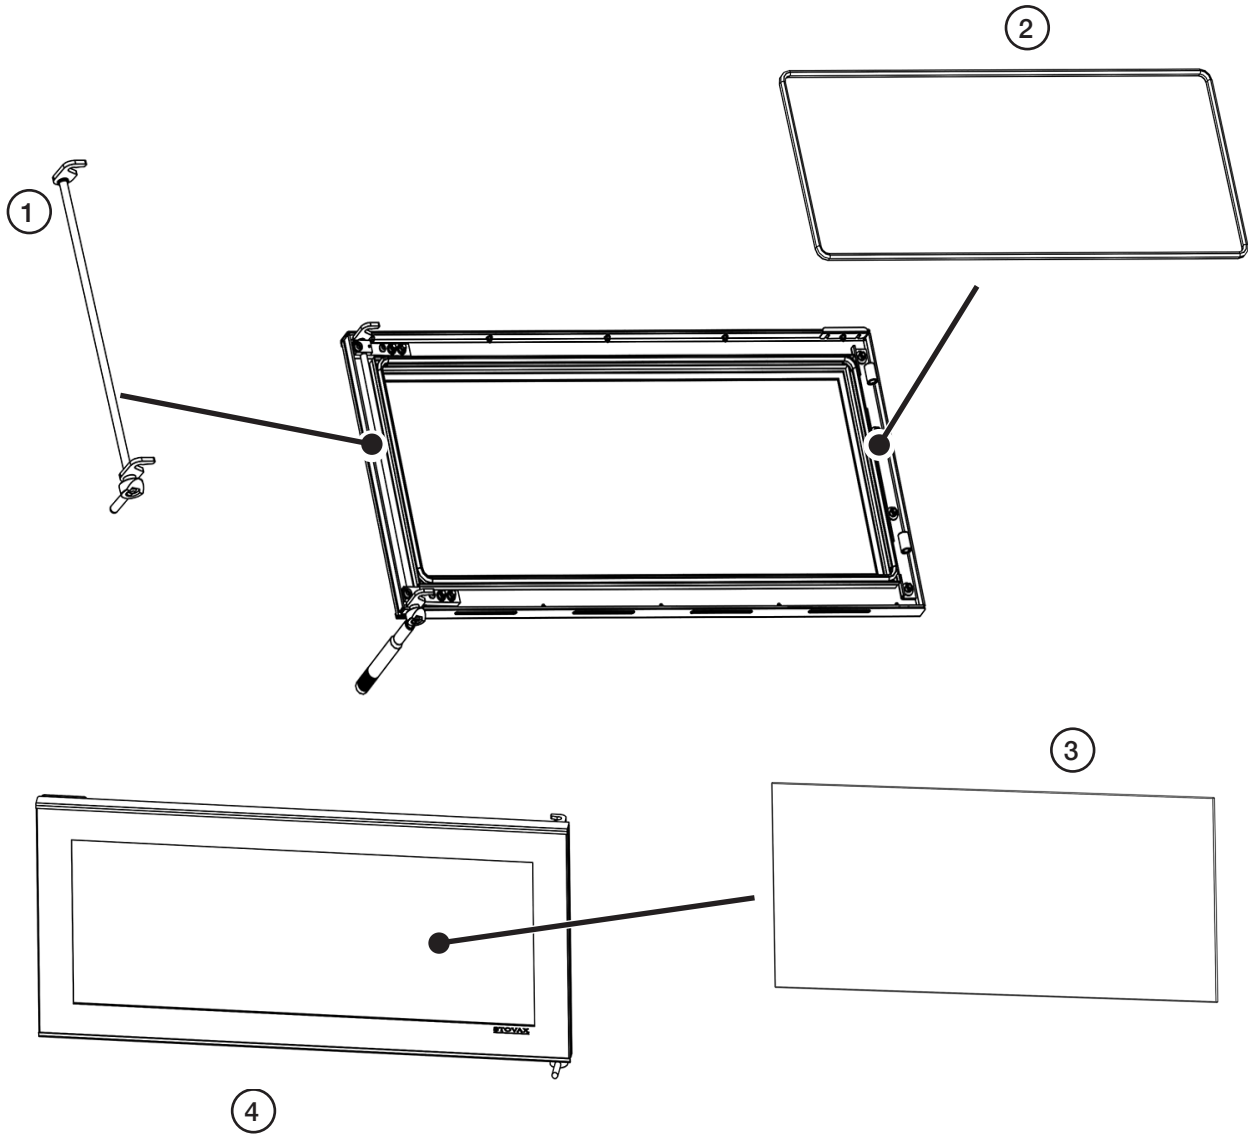

STUDIO 1, 2 MK1.75 INSET - MAIN ASSEMBLY

REF.	DESCRIPTION	CODE	
		STUDIO 1	STUDIO 2
1	Brick Assembly	RVS-MEC11411	RVS-MEC11379
2	Base Brick Protectors	MEC11328	MEC11329
3	Baffle Bricks	RVS- MEC12152	RVS- MEC12148
4	Baffle Brick Support	RVS-RA503511	RVS-RA503452
5	Log Bar	RVS-ME601390	RVS-ME601353
5a	Log Bar Support	RVS-MEC8500	RVS-MEC8500
6	Handle - Studio 1&2	RVS-ME600213	RVS-ME600213
7	Steel Brick Set	RVS- MEC10588	RVS- MEC10589

STUDIO 3 MK1.75 INSET - MAIN ASSEMBLY

REF.	DESCRIPTION	CODE
1	Brick & Baffle Assembly	RVS-MEC11573
2	Base Brick Protectors	MEC11330
3	Baffle Brick Support	RVS-RA503531
4	Log Bar	RVS-ME601402
5	Log Bar Support	RVS-MEC8500
6	Handle	RVS-MEC9161
7	Steel Brick Set	RVS- MEC10590

STUDIO 1 & 2 MK1.75 INSET - DOOR ASSEMBLY

REF.	DESCRIPTION	CODE	
		STUDIO 1	STUDIO 2
1	Door Catch Assembly	RVS-MEC10167	RVS-MEC10010
2	RopeSeal	5700	5702
3	Door Glass	CE7473	CE7477
4	Complete Door Assembly	RVS-MEC10150	RVS-MEC10103