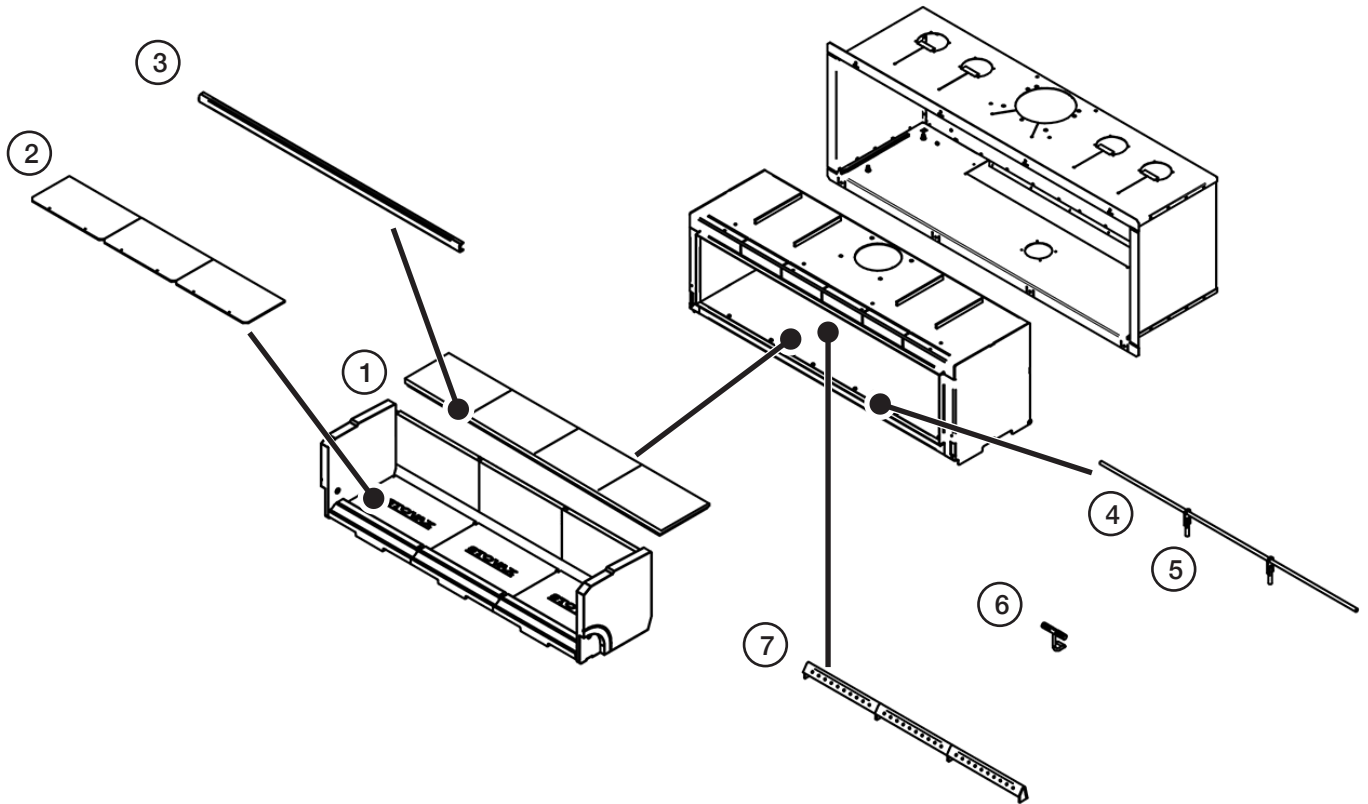

STUDIO 1, 2 MK1.75 INSET - MAIN ASSEMBLY

REF.	DESCRIPTION	CODE	
		STUDIO 1	STUDIO 2
1	Brick Assembly	RVS-MEC11411	RVS-MEC11379
2	Base Brick Protectors	MEC11328	MEC11329
3	Baffle Bricks	RVS- MEC12152	RVS- MEC12148
4	Baffle Brick Support	RVS-RA503511	RVS-RA503452
5	Log Bar	RVS-ME601390	RVS-ME601353
5a	Log Bar Support	RVS-MEC8500	RVS-MEC8500
6	Handle - Studio 1&2	RVS-ME600213	RVS-ME600213
7	Steel Brick Set	RVS- MEC10588	RVS- MEC10589

STUDIO 3 MK1.75 INSET - MAIN ASSEMBLY

REF.	DESCRIPTION	CODE
1	Brick & Baffle Assembly	RVS-MEC11573
2	Base Brick Protectors	MEC11330
3	Baffle Brick Support	RVS-RA503531
4	Log Bar	RVS-ME601402
5	Log Bar Support	RVS-MEC8500
6	Handle	RVS-MEC9161
7	Steel Brick Set	RVS- MEC10590

STUDIO 1 & 2 MK1.75 INSET - DOOR ASSEMBLY

REF.	DESCRIPTION	CODE	
		STUDIO 1	STUDIO 2
1	Door Catch Assembly	RVS-MEC10167	RVS-MEC10010
2	RopeSeal	5700	5702
3	Door Glass	CE7473	CE7477
4	Complete Door Assembly	RVS-MEC10150	RVS-MEC10103