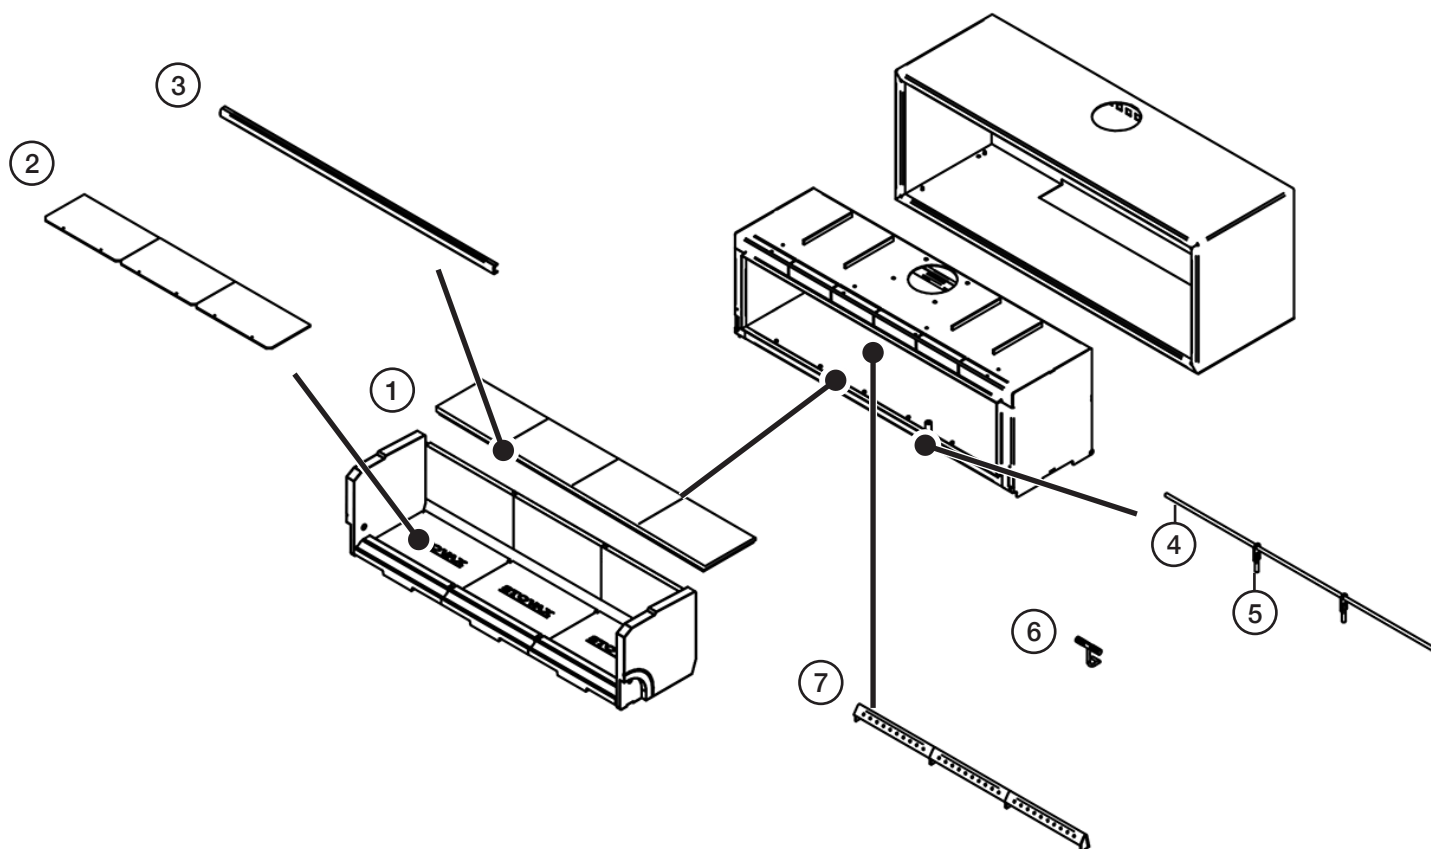

STUDIO 1 & 2 MK1.75 FREESTANDING - MAIN ASSEMBLY

REF.	DESCRIPTION	CODE	
		STUDIO 1	STUDIO 2
1	Brick Assembly	RVS-MEC11411	RVS-MEC11379
2	Base Brick Protectors	MEC11328	MEC11329
3	Baffle Bricks	RVS- MEC12152	RVS- MEC12148
4	Baffle Brick Support	RVS-RA503511	RVS-RA503452
5	Log Bar	RVS-ME601390	RVS-ME601353
5a	Log Bar Support	RVS-MEC8500	RVS-MEC8500
6	Handle - Studio 1&2	RVS-ME600213	RVS-ME600213
7	Steel Brick Set	RVS- MEC10588	RVS- MEC10589

STUDIO 3 MK1.75 FREESTANDING - MAIN ASSEMBLY

REF.	DESCRIPTION	CODE
1	Brick & Baffle Assembly	RVS-MEC11573
2	Base Brick Protectors	MEC11330
3	Baffle Brick Support	RVS-RA503531
4	Log Bar	RVS-ME601402
5	Log Bar Support	RVS-MEC8500
6	Handle	RVS-MEC9161
7	Steel Brick Set	RVS- MEC10590