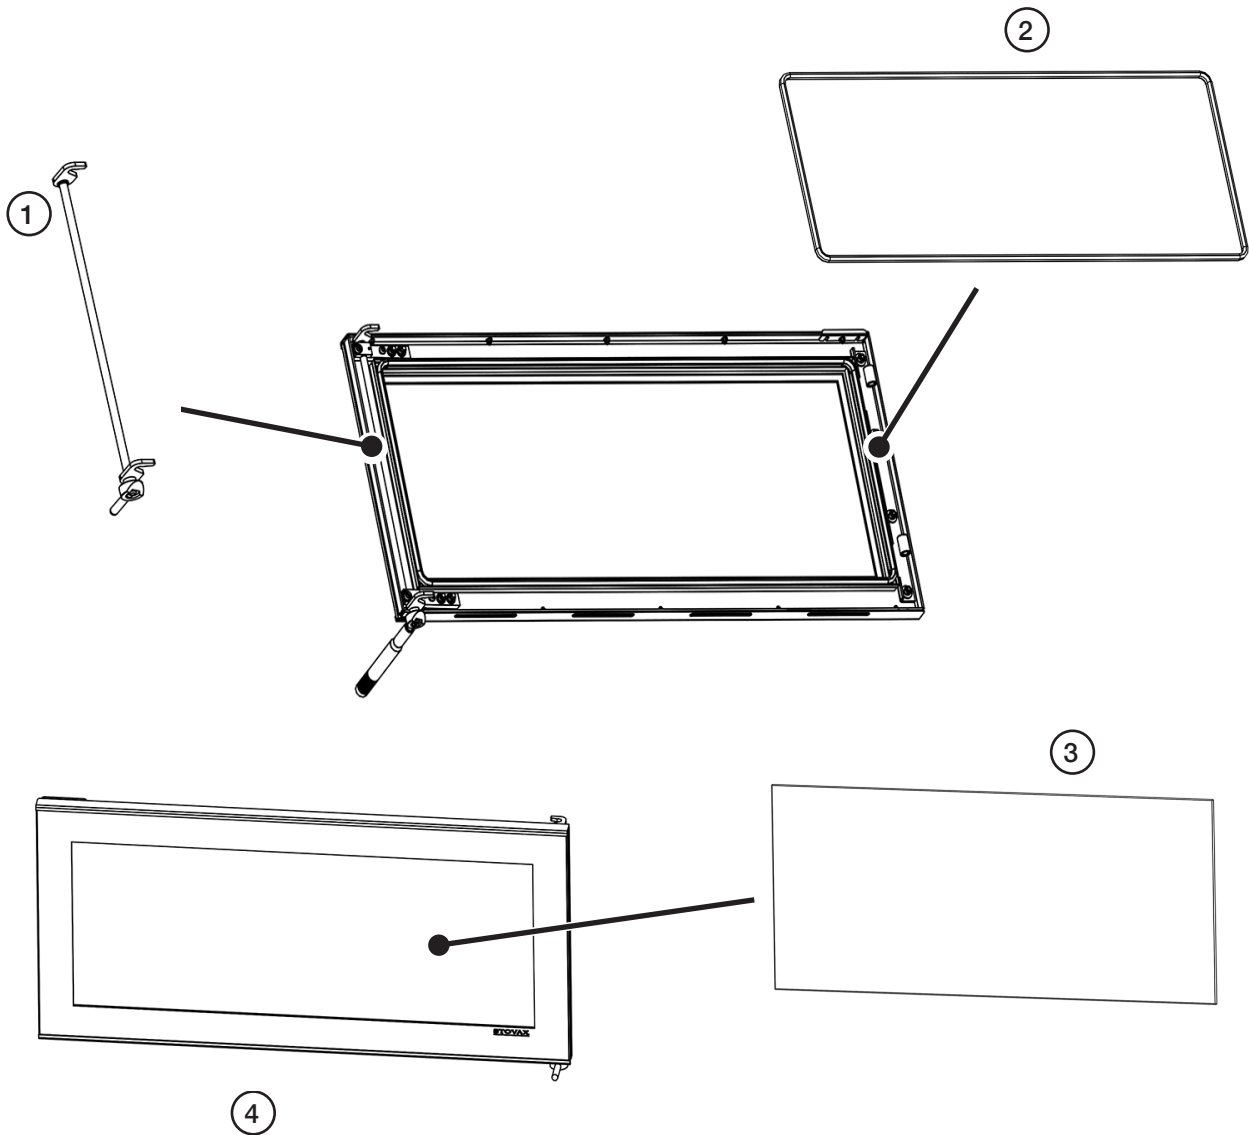

STUDIO 1 & 2 MK1.75 FREESTANDING - MAIN ASSEMBLY

REF.	DESCRIPTION	CODE	
		STUDIO 1	STUDIO 2
1	Brick Assembly	RVS-MEC11411	RVS-MEC11379
2	Base Brick Protectors	MEC11328	MEC11329
3	Baffle Bricks	RVS- MEC12152	RVS- MEC12148
4	Baffle Brick Support	RVS-RA503511	RVS-RA503452
5	Log Bar	RVS-ME601390	RVS-ME601353
5a	Log Bar Support	RVS-MEC8500	RVS-MEC8500
6	Handle - Studio 1&2	RVS-ME600213	RVS-ME600213
7	Steel Brick Set	RVS- MEC10588	RVS- MEC10589

STUDIO 3 MK1.75 FREESTANDING - MAIN ASSEMBLY

REF.	DESCRIPTION	CODE
1	Brick & Baffle Assembly	RVS-MEC11573
2	Base Brick Protectors	MEC11330
3	Baffle Brick Support	RVS-RA503531
4	Log Bar	RVS-ME601402
5	Log Bar Support	RVS-MEC8500
6	Handle	RVS-MEC9161
7	Steel Brick Set	RVS- MEC10590

STUDIO 1 & 2 MK1.75 FREESTANDING - DOOR ASSEMBLY

REF.	DESCRIPTION	CODE	
		STUDIO 1	STUDIO 2
1	Door Catch Assembly	RVS-MEC10167	RVS-MEC10010
2	RopeSeal	5700	5702
3	Door Glass	CE7473	CE7477
4	Complete Door Assembly	RVS-MEC10150	RVS-MEC10103