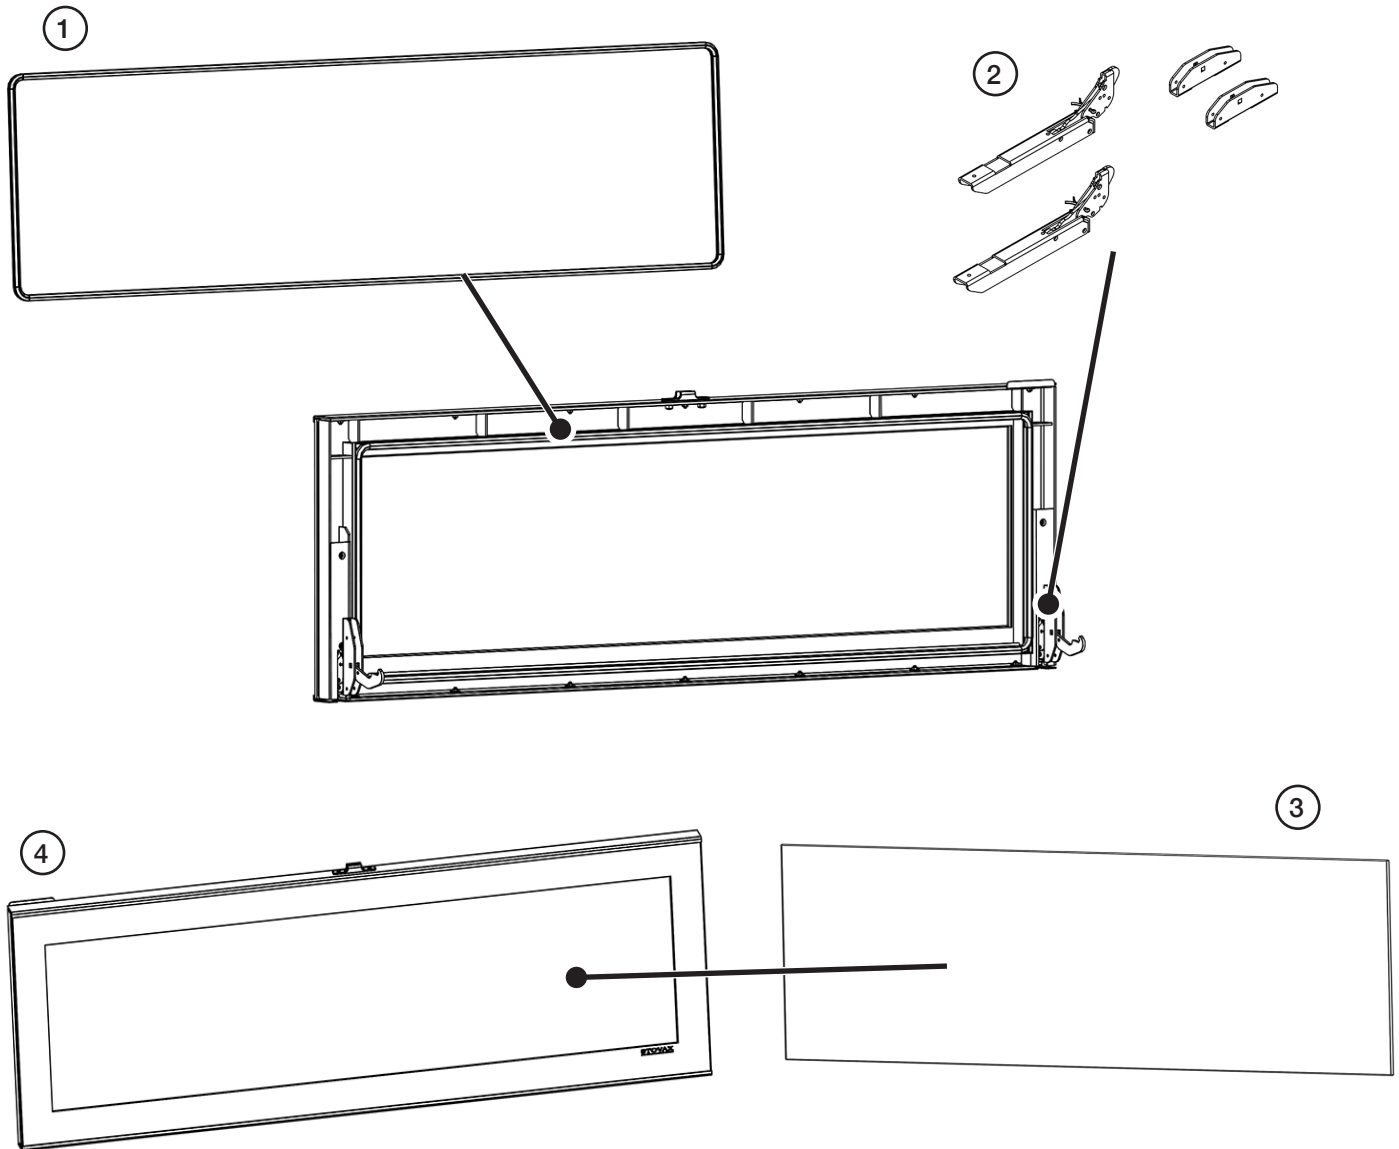

STUDIO 3 MK1.75 FREESTANDING - DOOR ASSEMBLY

REF.	DESCRIPTION	CODE
1	RopeSeal	5704
2	Hinge Assembly	RVS-MEC9446
3	Door Glass	CE7499
4	Complete Door Assembly	RVS-MEC8300