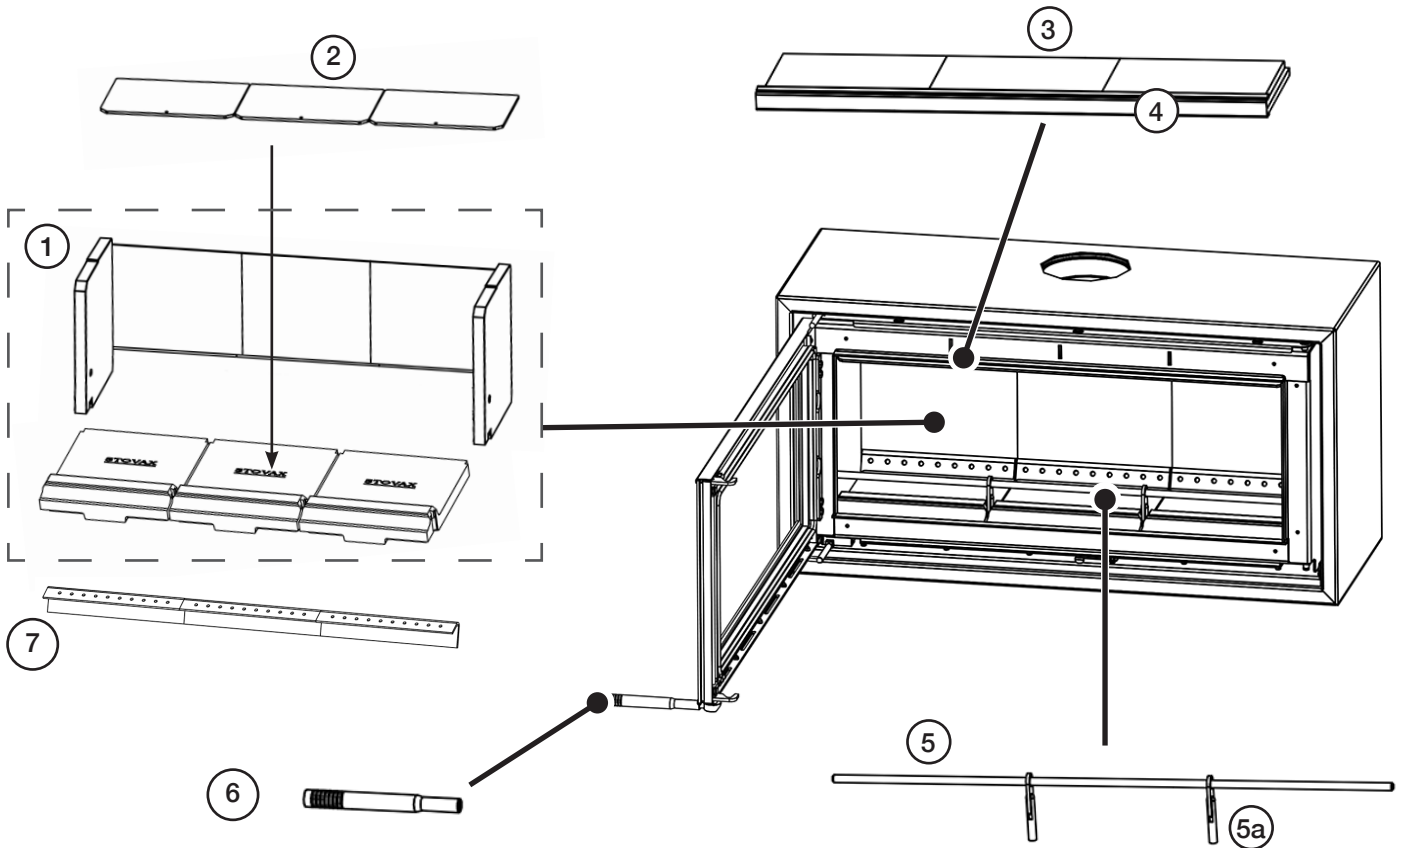

STUDIO 1 & 2 MK1.75 FREESTANDING - MAIN ASSEMBLY

REF.	DESCRIPTION	CODE	
		STUDIO 1	STUDIO 2
1	Brick Assembly	RVS-MEC11411	RVS-MEC11379
2	Base Brick Protectors	MEC11328	MEC11329
3	Baffle Bricks	RVS- MEC12152	RVS- MEC12148
4	Baffle Brick Support	RVS-RA503511	RVS-RA503452
5	Log Bar	RVS-ME601390	RVS-ME601353
5a	Log Bar Support	RVS-MEC8500	RVS-MEC8500
6	Handle - Studio 1&2	RVS-ME600213	RVS-ME600213
7	Steel Brick Set	RVS- MEC10588	RVS- MEC10589

STUDIO 3 MK1.75 FREESTANDING - MAIN ASSEMBLY

REF.	DESCRIPTION	CODE
1	Brick & Baffle Assembly	RVS-MEC11573
2	Base Brick Protectors	MEC11330
3	Baffle Brick Support	RVS-RA503531
4	Log Bar	RVS-ME601402
5	Log Bar Support	RVS-MEC8500
6	Handle	RVS-MEC9161
7	Steel Brick Set	RVS- MEC10590