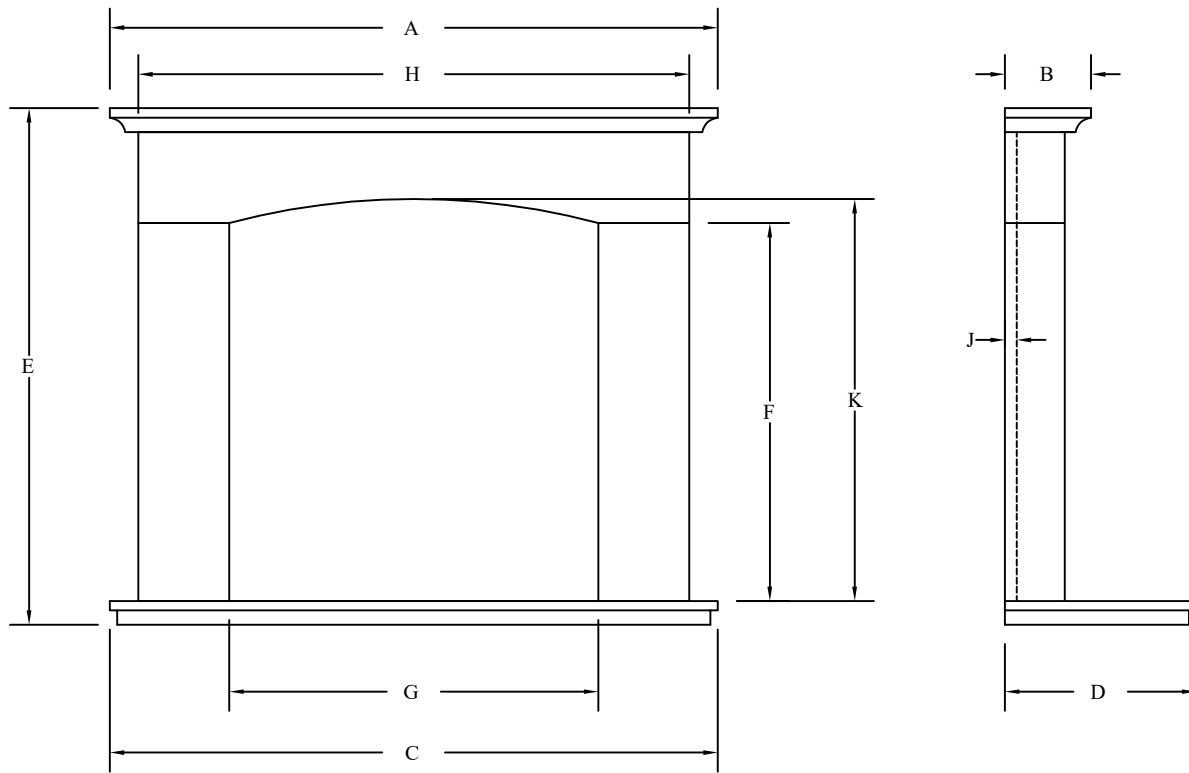

MONCADO

DIMENSIONS mm. (50)"

A	1270
B	180
C	1220
D	407
E	1080
F	790
G	770
H	1150
J	25
K	840

BUILDERS OPENING REQUIRED:
850W X 900H X 400D

DUE TO THE NATURE OF NATURAL STONE AND THE MANUFACTURING
PROCESS DIMENSIONS MAY VARY SLIGHTLY.