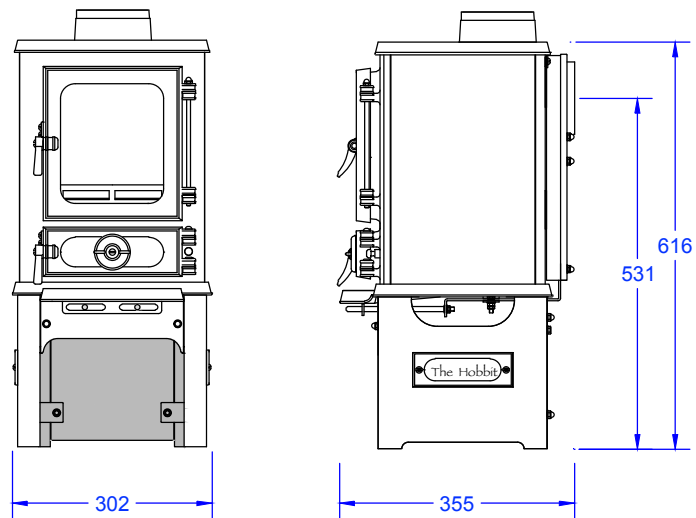

All dimensions in mm

# ECO Hobbit overall dimensions

Standard ECO Hobbit

Direct air option inlet

ECO Hobbit with optional stand

Direct air option inlet