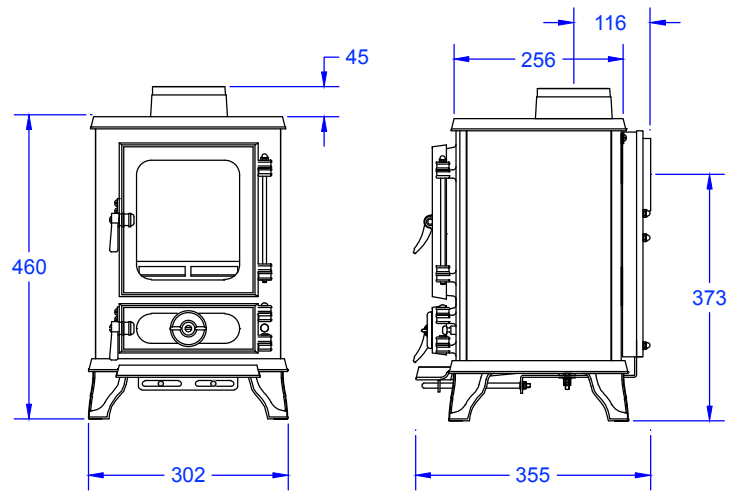

All dimensions in mm

# ECO Hobbit overall dimensions

Standard ECO Hobbit

Direct air option inlet

ECO Hobbit with optional stand

Direct air option inlet