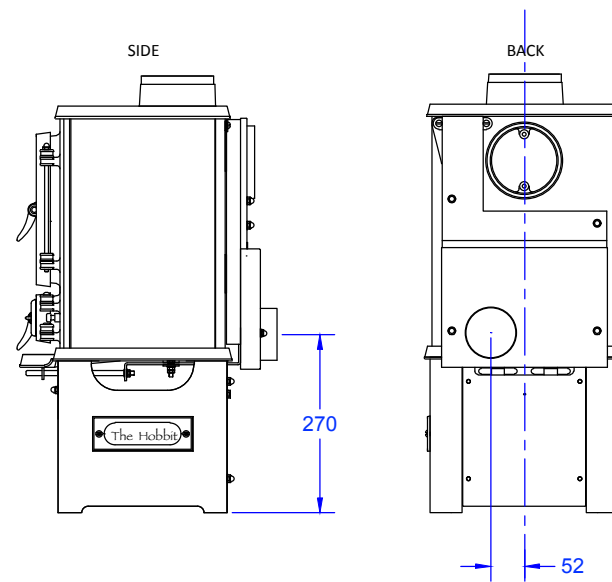

All dimensions in mm

# ECO Hobbit overall dimensions

Standard ECO Hobbit

Direct air option inlet

ECO Hobbit with optional stand

Direct air option inlet