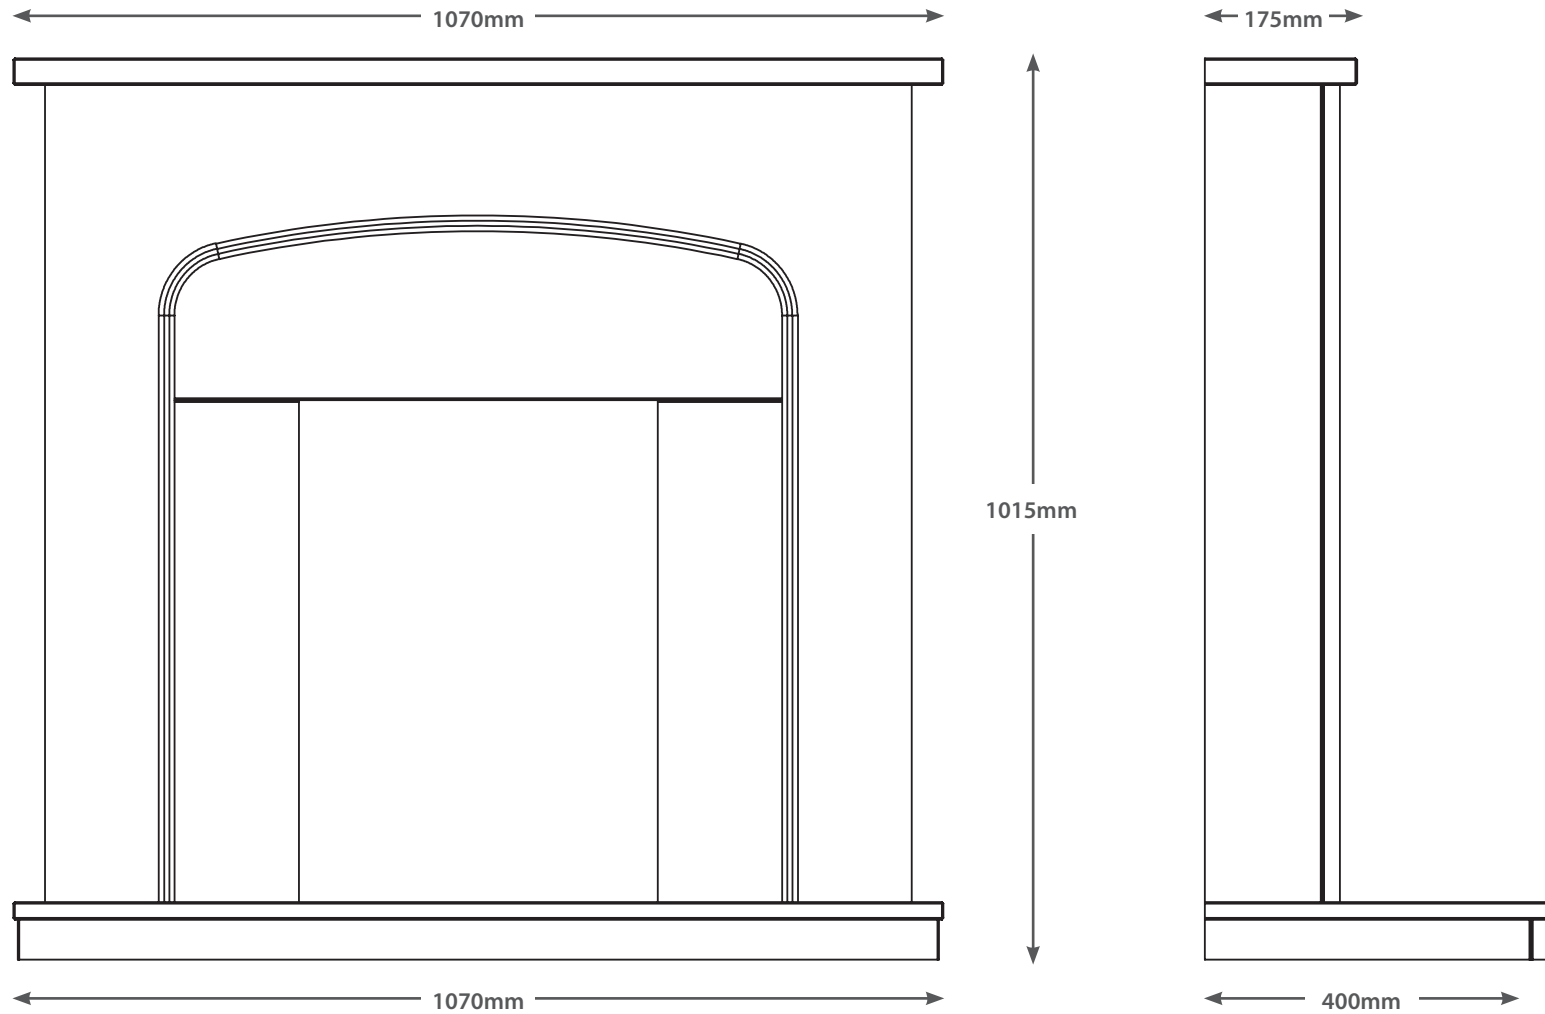

# 42" TASMIN

TECHNICAL - LINE DRAWING

FLARE  
collection

[WWW.BEMODERN.COM/FLARE-COLLECTION](http://WWW.BEMODERN.COM/FLARE-COLLECTION)