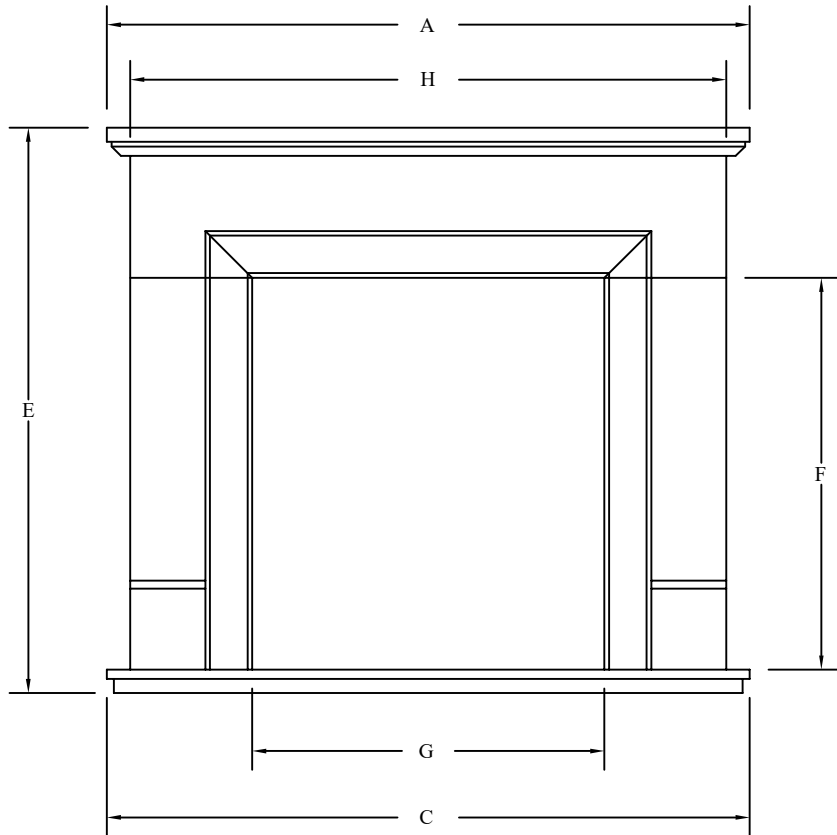

CADIZ

DIMENSIONS MM

A	1370
B	195
C	1372
D	407
E	1205
F	835
G	750
H	1270
J	25

BUILDERS OPENING REQUIRED:  
850W X 890H X 400D

DUE TO THE NATURE OF NATURAL STONE AND THE MANUFACTURING  
PROCESS DIMENSIONS MAY VARY SLIGHTLY.