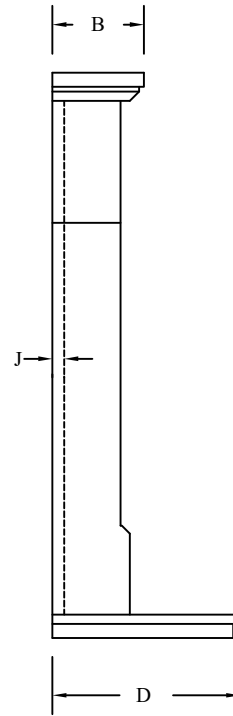

CADIZ

DIMENSIONS MM

A	1370
B	195
C	1372
D	407
E	1205
F	835
G	750
H	1270
J	25

BUILDERS OPENING REQUIRED:  
850W X 890H X 400D

DUE TO THE NATURE OF NATURAL STONE AND THE MANUFACTURING  
PROCESS DIMENSIONS MAY VARY SLIGHTLY.