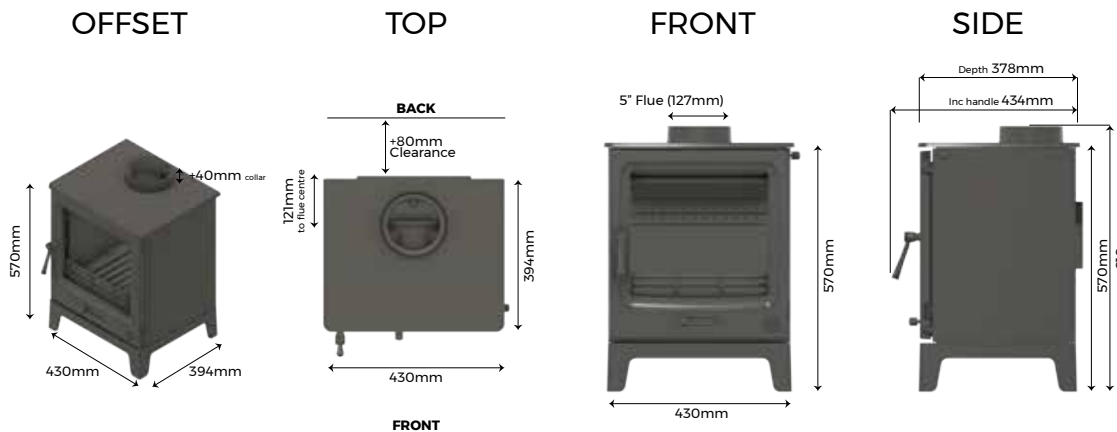

iCast **Vue Portrait** **5kW** Multi-Fuel

-  5 kW Nominal Heat Output
-  Multi-fuel (Wood and Anthracite)
-  Efficiency : 79.3% Wood
80% Anthracite
-  Airwash System Built-in
-  5" Flue Diameter Outlet
-  Top Outlet

- Clean contemporary style
- Ceramic lined
- Integrated handle
- British design
- Manufactured to British quality assurance
- Defra approved
- Certified and tested to European Standards (BS EN 13240)
- Suitable for 12mm hearths
- Stunning flame picture
- Schott Robax® glass fronted door
- Exclusively by Paul Agnew Designs

Dimensions

Width	430mm
Height	570mm
Depth	394mm
Weight	<ul style="list-style-type: none">• Appliance 75kg• Packaging 5kg• Combined 80kg

Operating Parameters

Nominal heat output	5kW
Ideal operating temperature range	150 - 300°C
Efficiency	79.3% Wood, 80% Anthracite