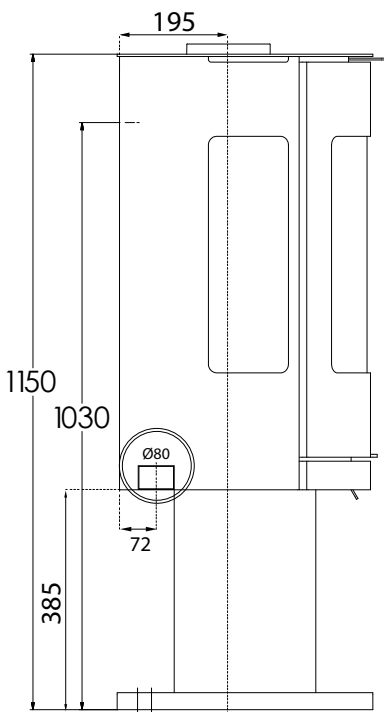

**WESTFIRE.UNIQ.36**

**WESTFIRE.UNIQ.37**

PEDESTAL 1 / WEIGHT: 95 KG

Optional closed combustion only  
on Westfire Uniq 36/37, Westfire  
Uniq 36/37 Pedestal 1 and Westfire  
Uniq 36/37 Pedestal 2