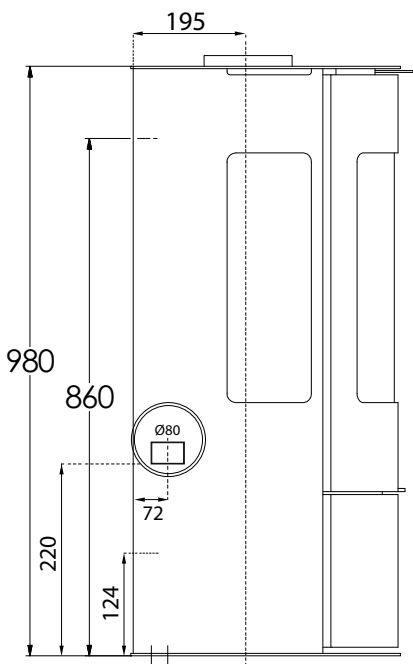

WESTFIRE.UNIQ.36
WESTFIRE.UNIQ.37

WEIGHT: 90 KG

Optional closed combustion only
on Westfire Uniq 36/37, Westfire
Uniq 36/37 Pedestal 1 and Westfire
Uniq 36/37 Pedestal 2